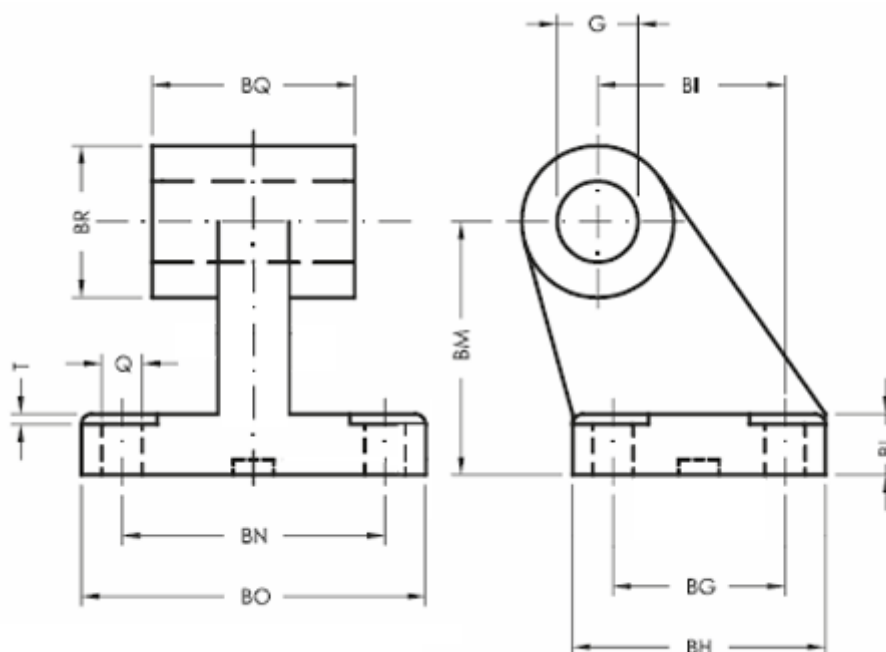

Article number: 587005763

Description: Square joint cetop hinge, type RP107-0057/63  
for 63 mm cylinder

## Measures

BG = 35	BT	= 30
BH = 50	Cylinder size	= 63
BI = 37	G	= 16
BL = 14	M	= 15
BM = 50	Q	= 9.0
BN = 42		
BO = 67		
BQ = 40		